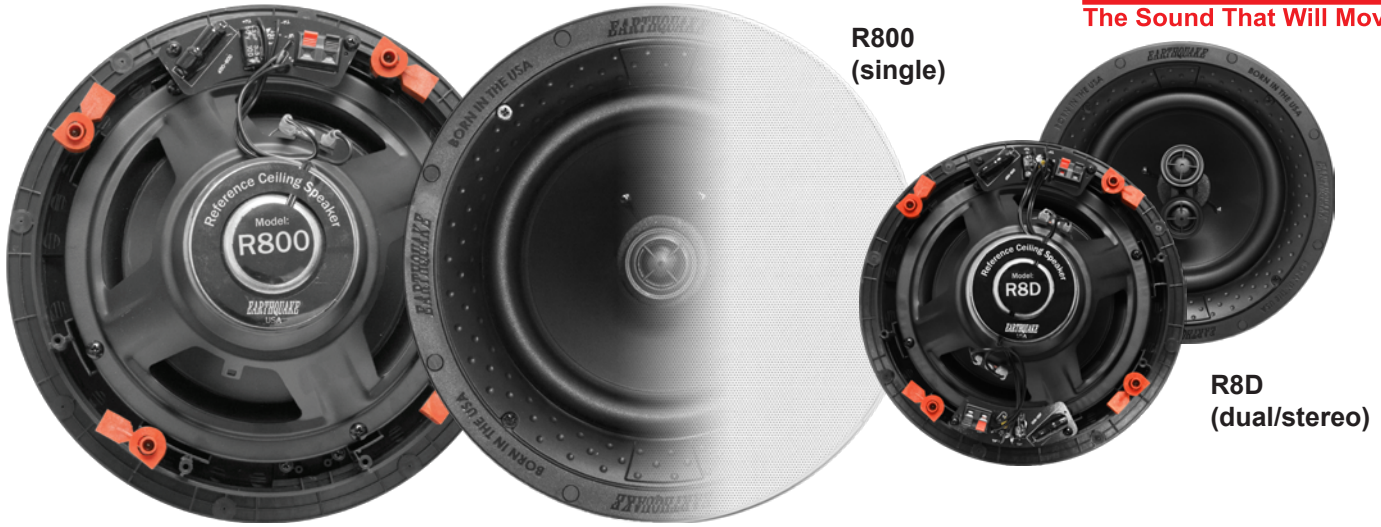

RCS - Edgeless Reference Ceiling Speakers

Product Release

Audiophile Quality

The newly redesigned RCS Reference Ceiling Speakers maintain their balance of high quality audio and affordability while giving the added bonus of high end visual aesthetics. The new affordable Edgeless design gives a sleek, high end, discrete look while maintaining Earthquake Sound's innovative technology that is unmatched in today's market. Available in four models, the R650, R6D, R800, and R8D, finding the perfect speaker fit for you, your home and your wallet is not a problem!

The RCS series features polypropylene woofer cones for durability and low distortion. Each speaker comes equipped with swiveling tweeters that can be aimed at the direction of the listener for better sound staging.

Swiveling NEO Tweeters: allows the listener to direct the sound to create enveloping sound fields

Polypropylene Woofer Cone: Provides stability and durability reducing distortion

Wider Surround: Provides deeper more powerful bass and higher speaker excursion

Turn-N-Lock™ Mechanism: Makes fast, efficient, safe, and professional installations easy!

Custom Compact Spring Loaded Terminals: Make connecting the speaker fast and easy!

Paintable Magnetic Grille: customize the grille by painting it the same color as the installation area and watch your speaker virtually disappear.