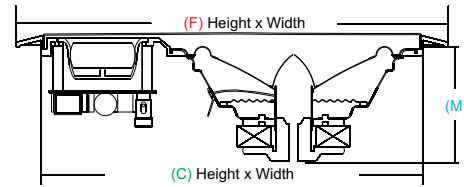

IMÅGE-X SERIES

In-Wall Speakers

	Imåge-5X	Imåge-6X	Imåge-8X	Imåge-C25X
(F) Frame	279mm x 192mm	306mm x 220mm	362mm x 256mm	448mm x 221mm
(C) Cut Out Hole	248mm x 162mm	275mm x 190mm	326mm x 230mm	415mm x 188mm
(M) Mounting Depth	65mm	85mm	93mm	75mm

Rough-N-Kit & Back Box are available for the 6" model
RK-6IW
BB-6IW

RK-6IW

BB-6IW

OBJECTIVE

The Imåge-X 2-Way in-wall speaker systems are designed to deliver unmatched quality and value. Their ability to reproduce the full ranges of music with no strain or distortion earn them high marks in multitasking.