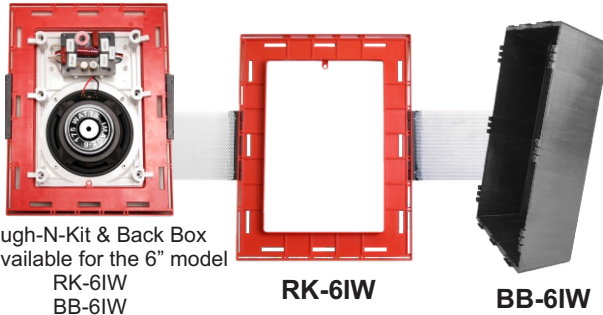

IMÅGE-X SERIES

In-Wall Speakers

	Imåge-5X	Imåge-6X	Imåge-8X	Imåge-C25X
(F) Frame	279mm x 192mm	306mm x 220mm	362mm x 256mm	448mm x 221mm
(C) Cut Out Hole	248mm x 162mm	275mm x 190mm	326mm x 230mm	415mm x 188mm
(M) Mounting Depth	65mm	85mm	93mm	75mm

Rough-N-Kit & Back Box are available for the 6" model
RK-6IW
BB-6IW

RK-6IW

BB-6IW

OBJECTIVE

The Imåge-X 2-Way in-wall speaker systems are designed to deliver unmatched quality and value. Their ability to reproduce the full ranges of music with no strain or distortion earn them high marks in multitasking.

SPECIAL FEATURES & HIGHLIGHTS

- High sensitivity and power handling (another way that Earthquake delivers value and performance in one low cost package)
- Easy install spring loaded terminals
- Paintable rust-proof aluminum grilles for superior protection and job flexibility
- Swiveling 1" silk dome, neodymium tweeters
- Easy adjust bass/treble trim
- Turn-N-Lock installation for safe, efficient and professional installs
- Poly injection composite drivers for smooth wide range response with no distortion
- Long life, moisture resistant materials for safe use in kitchens, bathrooms and atriums
- Style easily integrates with Earthquake IQ and Imåge in-ceiling speakers and Thor in-wall subwoofers