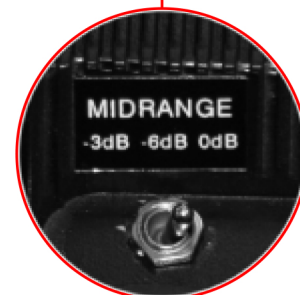

3-Level
Midrange
Adjustment