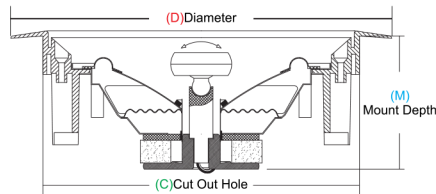

# Image In-Ceiling Speakers

Available in Three Sizes/Models

Model:  
CM-500

Model:  
CM-600

Model:  
CM-800

	CM-500	CM-600	CM-800
(D) Diameter	231mm	252mm	293mm
(C) Cut Out Hole	190mm	210mm	250mm
(M) Mount Depth	85mm	90mm	102mm

## OBJECTIVE

Engineered to bring a new dimension of reality and convenience to a flush-mount design, the Earthquake CM-in-ceiling surround speakers feature a unique adjustable tweeter that allows custom designers to create enveloping sound fields and localized effects without disrupting a home's decor.

Designed for surround use in home theater and music applications, the CM series employs a poly injection woofer cone and a single 3/4" neodymium tweeter with silk dome and enhanced high frequency. Because of its adjustable tweeter and expanded surround woofer, the CM speakers out perform conventional designs by maximizing diffusion, clarity and efficiency while minimizing room interaction that blur sonic truth.