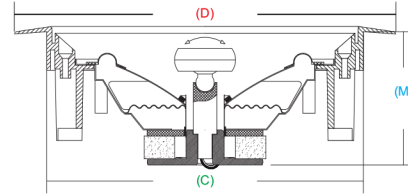

Model:  
CM-500

Model:  
CM-600

Model:  
CM-800

	CM-500	CM-600	CM-800
(D) Diameter	231mm	252mm	293mm
(C) Cut Out Hole	190mm	210mm	250mm
(M) Mounting Depth	85mm	90mm	102mm

Rough-N-Kits are available for  
the CM600 & CM800  
RK-IQ6  
RK-SS8

### OBJECTIVE

Engineered to bring a new dimension of reality and convenience to a flush-mount design, the Earthquake Imåge in-ceiling surround speakers feature a unique adjustable tweeter that allows custom designers to create enveloping sound fields and localized effects without disrupting a home's decor.

Designed for surround use in home theater and music applications, the Imåge in-ceiling series employs a poly injection woofer cone and a single 3/4" neodymium tweeter with silk dome and enhanced high frequency. Because of its adjustable tweeter and expanded surround woofer, the Imåge in-ceiling speakers out perform conventional designs by maximizing diffusion, clarity and efficiency while minimizing room interaction that blur sonic truth.