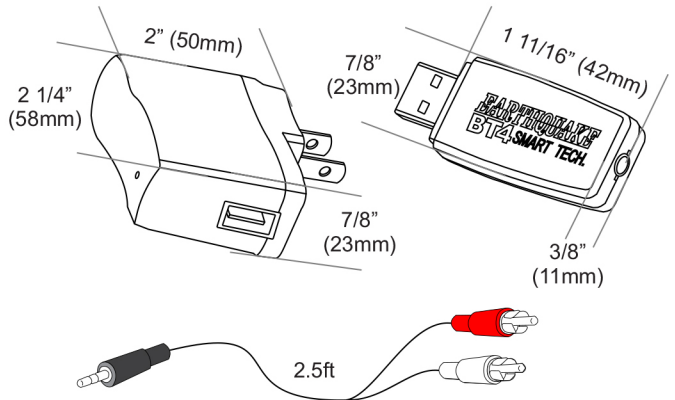

BT-4

BlueTech Wireless Music Receiver

Model:
BT-4

INTENDED USE

1. Wireless audio streaming solution for:
2. ✓ iQuake system or any home stereo/audio system
   - ✓ Car stereo system
   - ✓ RVs & yachts
   - ✓ Offices, classrooms/dance studios
   - ✓ Party buses, limousines

SPECIAL FEATURES & HIGHLIGHTS

- Wirelessly stream music from an iPhone, iPad, Android or any Bluetooth enabled device.
- Fast device pairing and low power consumption, comparable to Bluetooth V4.0
- Supports aptX/AAC/SBC/MP3/Fast stream codec.
- Audio quality with an impressive frequency response of 10Hz to 20kHz.
- AUX 3.5mm LINE-OUT, enabling it to connect to the AUX input in your home audio or pro audio amp/receiver, car stereos, etc.
- Compatible with all Bluetooth A2DP stereo enabled devices

OBJECTIVE

The BT-4 is a state of the art Bluetooth receiver featuring proprietary Earthquake technology. The new 4.0 Bluetooth standard is giant leap forward in terms of sound quality compared to older generations - still our engineers found room for improvement!

We are very proud to present this unique 4.X device. Vast knowledge gained from our long experience with signal transceivers and audio amplification made this significant upgrade within the parameters of the 4.0 protocol possible. Retaining 100 percent compatibility with standard 4.0 and all previous versions all while outputting better audio than any other device tested. If you have been waiting for the quality to catch up with wireless music - this device is for you.

The BT4 BlueTech Wireless Music Receiver allows you to stream audio from all Bluetooth enabled devices - cell phone, PC, Laptop, iPhone, iPad, Android, Windows phone and other.

Designed with convenience in mind, the BT-4 features fast and easy device pairing method and over 10 meters of open space wireless range. It can remember up to 7 paired devices and will also auto reconnect to the last paired device if it is within range.

SPECIFICATIONS

BT-4	
Power Input	USB 5V
Standards	Bluetooth V4.0 / V4.X
Interface	3.5mm audio line-in jack
Bandwidth Frequency	2.400 ~ 2.4835GHz ISM band
Receiver Sensitivity	< 85dBm at 0.1% BER
Range	±32 ¾ feet (10m) of open space
MSRP	€59 | 545 DKK / piece

–Earthquake Sound Europe